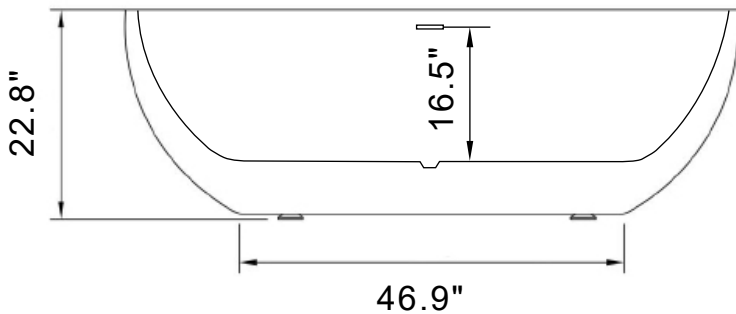

**INSTALLATION SPECIFICATION**

SKU	51055-BAT-WH-F
Overall Dimensions	55.1"X31.9"X22.8"H
Water Capacity	
With overflow	57.2 gallons
Water Depth	
To top of tub	17.7 inch
To overflow	16.5 inch
Seating Capacity	1 person
Tub Weight	68.2 lbs
Overflow Height	1.2 inch
Faucet Configurations	No Faucet Drilling
With pop-up drain	With siphon
Bathtub Certifications	CUPC

**Jolie**  
**55" × 32"**  
**Soaking Bathtub**

*All measurements are approximate. Measurements may vary +/-1/2".*