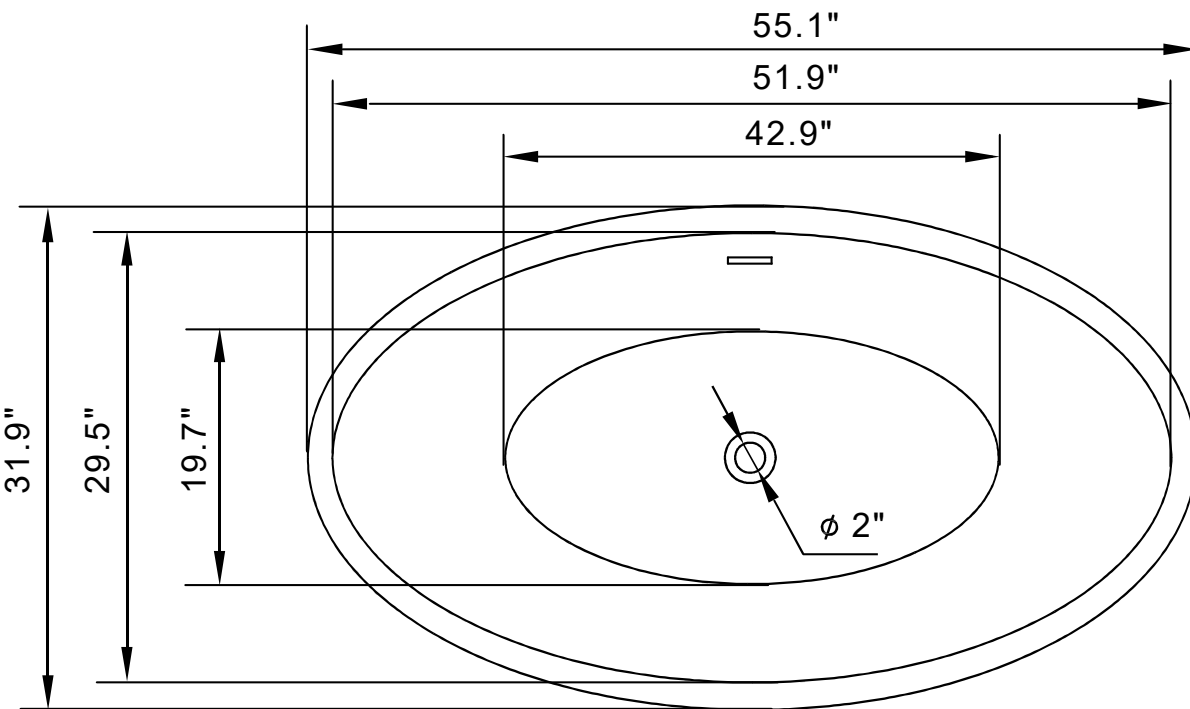

**INSTALLATION SPECIFICATION**

SKU	51055-BAT-WH-F
Overall Dimensions	55.1"X31.9"X22.8"H
Water Capacity	
With overflow	57.2 gallons
Water Depth	
To top of tub	17.7 inch
To overflow	16.5 inch
Seating Capacity	1 person
Tub Weight	68.2 lbs
Overflow Height	1.2 inch
Faucet Configurations	No Faucet Drilling
With pop-up drain	With siphon
Bathtub Certifications	CUPC

**Jolie**  
**55" × 32"**  
**Soaking Bathtub**

*All measurements are approximate. Measurements may vary +/-1/2".*