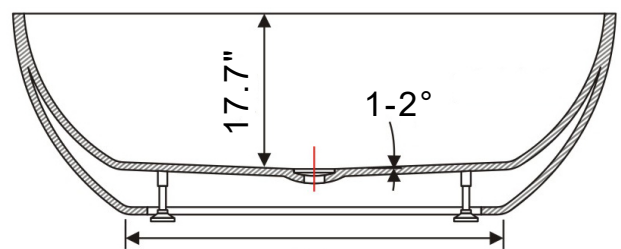

**INSTALLATION SPECIFICATION**

SKU	51055-BAT-WH-F
Overall Dimensions	55.1"X31.9"X22.8"H
Water Capacity	
With overflow	57.2 gallons
Water Depth	
To top of tub	17.7 inch
To overflow	16.5 inch
Seating Capacity	1 person
Tub Weight	68.2 lbs
Overflow Height	1.2 inch
Faucet Configurations	No Faucet Drilling
With pop-up drain	With siphon
Bathtub Certifications	CUPC

**Jolie**  
**55" × 32"**  
**Soaking Bathtub**

*All measurements are approximate. Measurements may vary +/-1/2".*